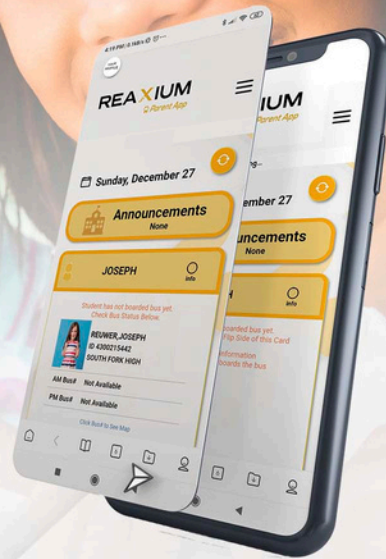

About the app...

With MyReaXiumApp, know where the school buses are and get real-time notifications regarding your child's estimated pick up time, drop off time, and their status during the routes.

LEARN MORE

Stay connected with your child at all times with MyReaXiumApp

- Visibility**
- Safety**
- Peace of mind**

Track the Bus Location

Track the location of your child's school bus in real-time so you always know when the bus is right around the corner!

Get Notified of Unforeseen Changes

If, your child's school bus experiences an incident or delay, the application will notify you.

Monitor Your Students

When your child boards or exits a bus by scanning their badge, you can see the bus information, pickup/dropoff location, and time when the event occurred.

Ensure The Right Bus & Stop

If your child gets on the wrong bus or gets off at the wrong stop by mistake, irregular events like this will be flagged and the bus/location where they occurred can be consulted. ReaXium helps drivers redirect your child to where they need to be.